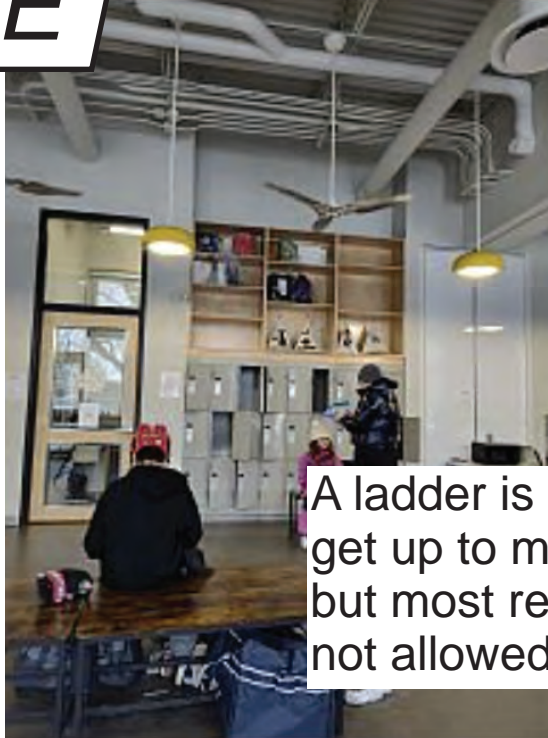

COMMUNITY FEEDBACK

FOR THE DUFFERIN GROVE

BUILDING RENOVATION

COMPILED BY JUTTA MASON, MAIL@CELOS.CA

1 LIGHTING

Lights in the main room are always on maximum brightness, they can't be dimmed by rec staff

The current lighting situation is uncomfortable: there have been complaints of headaches and of people needing to leave the clubhouse because of the light

4

SKATE SHOP

The skate room has no shelves for sorting the different sizes. The disorder may be why skaters have complained about the lack of sizes and skates being dull

SOLUTION: SHELVING TO SORT SKATES BY SIZE

5

SNACK BAR

The snack bar has no way of displaying what's available, and there are no hot soups or chili or mini-pizzas as there formerly were – skating makes people hungry!

SOLUTION: A BETTER MENU DISPLAY AND MORE HEALTHY FOOD COOKED IN THE KITCHEN

6 STORAGE

tall kitchen shelving

A ladder is needed to get up to many shelves but most rec staff are not allowed to use one.

tall main room shelving

Not enough room for Clay & Paper Theatre's equipment plus farmer's market storage plus a makeshift office for zamboni staff.