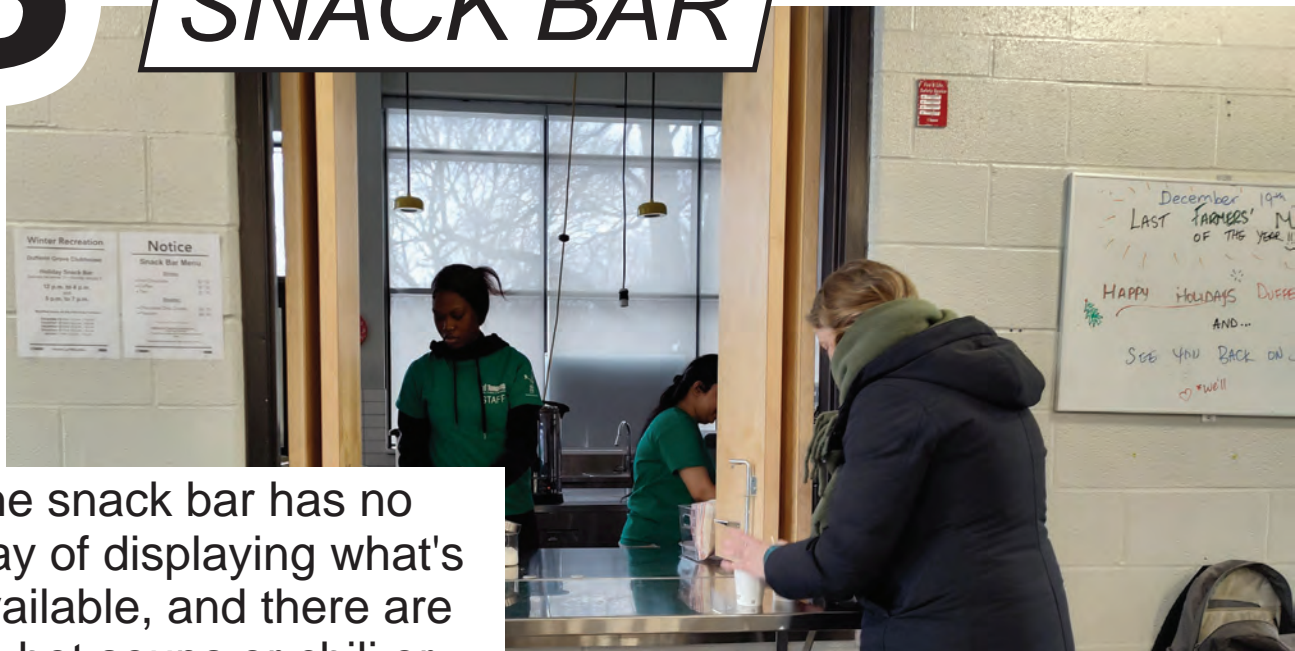

4

SKATE SHOP

The skate room has no shelves for sorting the different sizes. The disorder may be why skaters have complained about the lack of sizes and skates being dull

SOLUTION: SHELVING TO SORT SKATES BY SIZE

5

SNACK BAR

The snack bar has no way of displaying what's available, and there are no hot soups or chili or mini-pizzas as there formerly were – skating makes people hungry!

SOLUTION: A BETTER MENU DISPLAY AND MORE HEALTHY FOOD COOKED IN THE KITCHEN